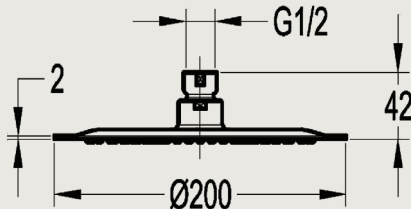

RAIN SHOWER

PRODUCT ID
FHS30

FEATURES

- Body material - Stainless steel
- Finish - Chrome
- Size - 8" diameter

INCLUDED COMPONENTS

- 1/2" connection
- Easy clean shower spray

FLOW RATE: L/MIN

| Water pressure | 1bar | 2bar | 3bar | 4bar | 5bar |
|----------------|------|------|------|------|------|
| 1 ~ 5 bar | 6 | 9 | 10.8 | 11.4 | 12 |

REMARKS

- Plating thickness passes AASS 24H test under lab conditions;

WARRANTY

- ROCELL BATHWARE guarantees all its Chrome plated ranges of head showers for a period of 5 years and accessories 2 years from the date of purchase against defect of work or materials, except for the electronic parts and the internal components such as ceramic cartridges, handworks, headworks and thermostatic cartridges which are guaranteed for a period of 2 years.

TECHNICAL DRAWINGS

Royal Ceramics Lanka PLC.

No.20, R.A. De Mel Mawatha, Colombo 03, Sri Lanka.

☎ 076 6 223 344 ✉ info@rcl.lk 🌐 www.rocell.com

FOLLOW US

** Dimensions of fixtures are nominal and may vary within the range of tolerance. These measurements are subject to change or cancellation. No responsibility is assumed for use of superseded or voided leaflet.